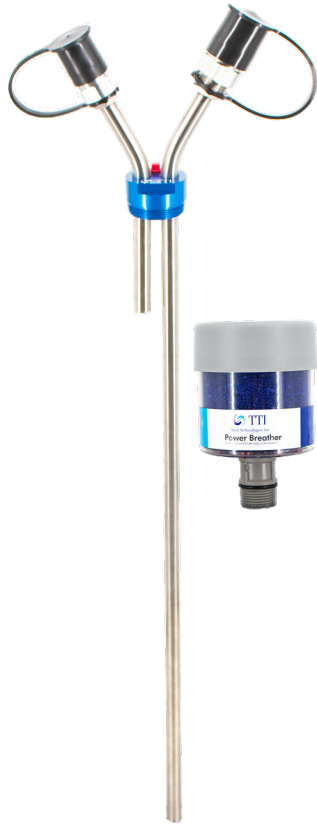

TTI Adapter Kits

#TTDA Drum Adapter Kit

Features & Benefits

Quick-connect fittings provide easy connection of a filtration system to hydraulic equipment. Providing both suction and return line capabilities.

Desiccant breather stops entry of dirt, moisture, and other contamination.

Kit includes:

- Adapter body
- Fitting, ISO B 3/4" male
- Fitting, ISO B 1" male
- Return Line, 9" length
- Suction Line, 38" length
- Desiccant Breather

Custom options available. Please contact us for details.